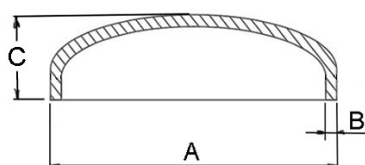

## STALEN LASKAP - LASBODEM - ASTM B16.9

Artikelcode	Afmeting	A	B	Kwaliteit	Gewicht
129954-24212	1/2" SCH 40S	21.34	2.77	WPB/A234	0.03
129954-40564	1/2" SCH 80S	21.34	3.73	WPB/A234	0.04
129954-40565	3/4" SCH 40S	26.67	2.87	WPB/A234	0.06
129954-40567	3/4" SCH 80S	26.67	3.91	WPB/A234	0.09
129954-24213	1" SCH 40S	33.4	3.38	WPB/A234	0.10
129954-6131	1" SCH 80S	33.4	4.55	WPB/A234	0.13
129954-40627	1 1/4" SCH 40S	42.16	3.56	WPB/A234	0.14
129954-40628	1 1/4" SCH 80S	42.16	4.85	WPB/A234	0.18
129954-40629	1 1/4" SCH 40S	48.26	3.68	WPB/A234	0.17
129954-40630	1 1/2" SCH 80S	48.26	5.08	WPB/A234	0.22
129954-14882	2" SCH 40S	60.33	3.91	WPB/A234	0.23
129954-40631	2" SCH 80S	60.33	5.54	WPB/A234	0.30
129954-14610	2 1/2" SCH 40S	73.03	5.16	WPB/A234	0.37
129954-23258	2 1/2" SCH 80S	73.03	7.01	WPB/A234	0.46
129954-13046	3" SCH 40S	88.9	5.49	WPB/A234	0.70
129954-40632	3" SCH 80S	88.9	7.62	WPB/A234	0.70
129954-21745	4" SCH 40S	114.3	6.02	WPB/A234	1.10
129954-40633	4" SCH 80S	114.3	8.56	WPB/A234	1.60
129954-40634	5" SCH 40S	141.30	6.55	WPB/A234	1.91
129954-40637	5" SCH 80S	141.30	9.53	WPB/A234	2.61
129954-17813	6" SCH 40S	168.28	7.11	WPB/A234	3.00
129954-40638	6" SCH 80S	168.28	10.97	WPB/A234	4.40
129954-25359	8" SCH 40S	219.08	8.18	WPB/A234	5.50
129954-6317	8" SCH 80S	219.08	12.70	WPB/A234	8.35
129954-5166	10" SCH 40S	273.05	9.27	WPB/A234	9.00
129954-40639	10" SCH 80S	273.05	12.70	WPB/A234	13.60
129954-2607	12" SCH 40S	323.85	9.53	WPB/A234	15.00